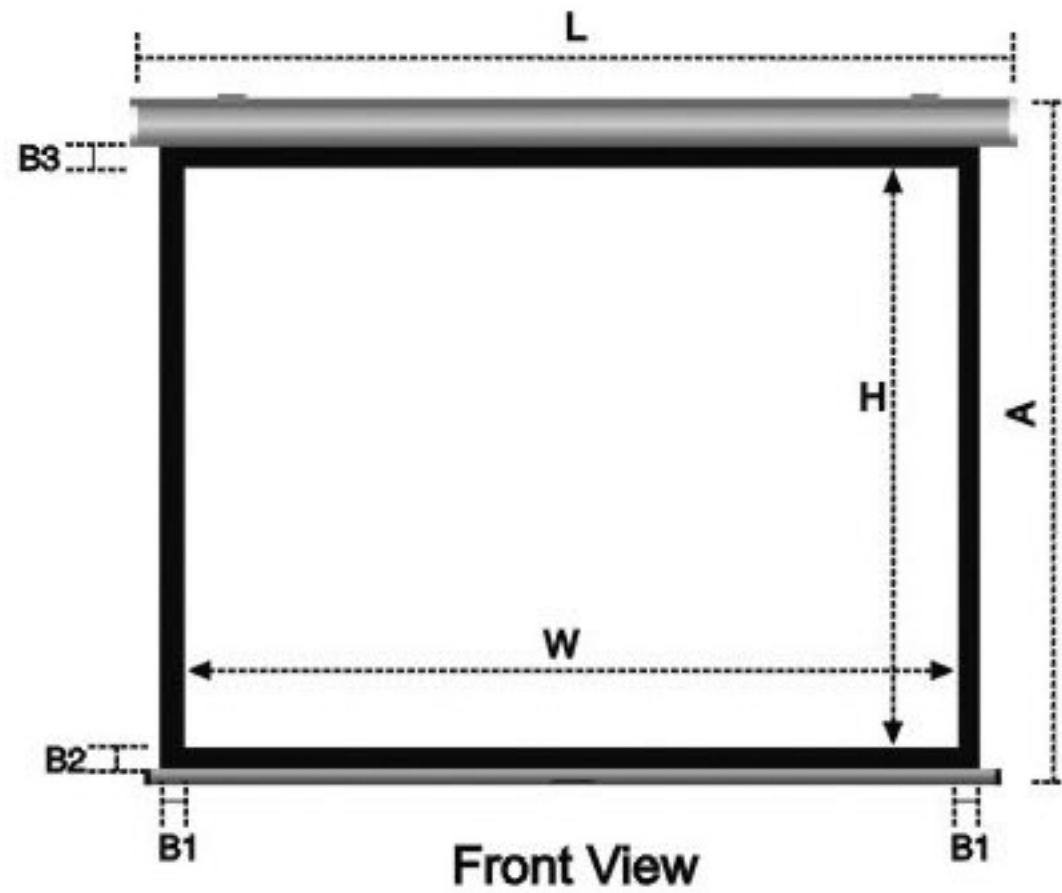

Grandview Cyber Pull Down Screens

01438 311625 Unit 7 Arlington Business Park, Whittle Way Stevenage SG1 2BE

Cyber motorized screens use end caps A and B. Cyber manual pull-down screens use end caps B, C and D.

(Note: the appearance of the motorized screens and manual screens are different. Please refer to the product specifications for actual measurement)

Product Specifications

Format	Model	Specification (Inch)	Viewing Area WxH (mm)	L (mm)	A (mm)	End cap model	B1 (mm)	B2 (mm)	B3 (mm)	Package LxHxW (mm)	Net/ Gross Weight (kg)	WM5	GM5	GB8
	CB-P77	77	1704x958	1833	1800	D	30	35	700	2034x140x150	8.0/10.5	✓	✓	
	CB-P92	92	2032x1145	2200	1810	C	50	60	500	2400x145x150	10.5/13.3	✓	✓	
16:9	CB-P106	106	2340x1320	2510	1997	B	47	40	500	2769x155x160	13.85/16.8	✓	✓	

Note:

1. Due to product updates, sizes and specifications are subject to change at any time. The tolerance for L is approximately $\pm 5\text{mm}$ (3/16 inches).