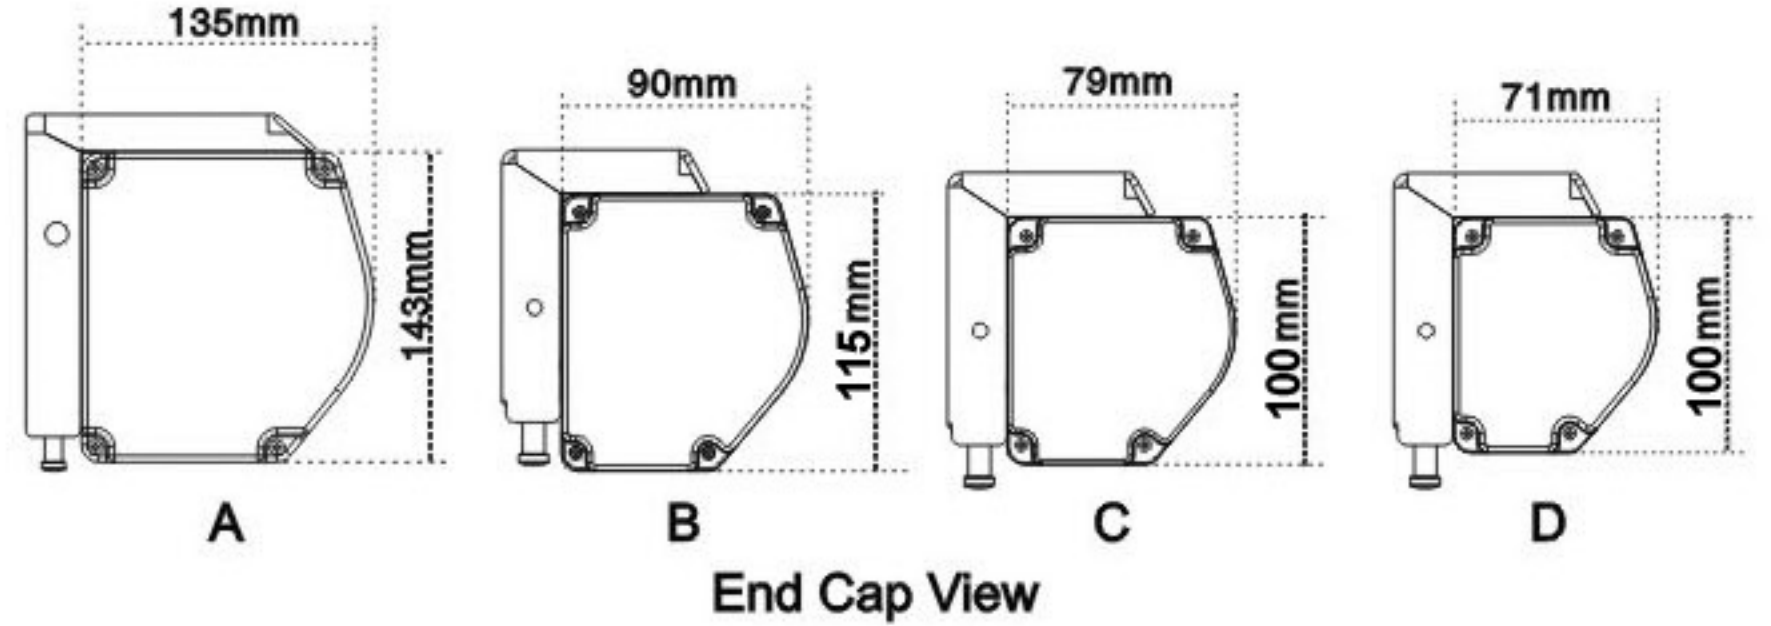

Grandview Cyber Pull Down Screens

01438 311625 Unit 7 Arlington Business Park, Whittle Way Stevenage SG1 2BE

Cyber motorized screens use end caps A and B. Cyber manual pull-down screens use end caps B, C and D.

(Note: the appearance of the motorized screens and manual screens are different. Please refer to the product specifications for actual measurement)

Product Specifications

Format	Model	Specification (Inch)	Viewing Area WxH (mm)	L (mm)	A (mm)	End cap model	B1 (mm)	B2 (mm)	B3 (mm)	Package LxHxW (mm)	Net/ Gross Weight (kg)	WM5	GM5	GB8
	CB-P77	77	1704x958	1833	1800	D	30	35	700	2034x140x150	8.0/10.5	✓	✓	
	CB-P92	92	2032x1145	2200	1810	C	50	60	500	2400x145x150	10.5/13.3	✓	✓	
16:9	CB-P106	106	2340x1320	2510	1997	B	47	40	500	2769x155x160	13.85/16.8	✓	✓	

Note:

1. Due to product updates, sizes and specifications are subject to change at any time. The tolerance for L is approximately $\pm 5\text{mm}$ (3/16 inches).