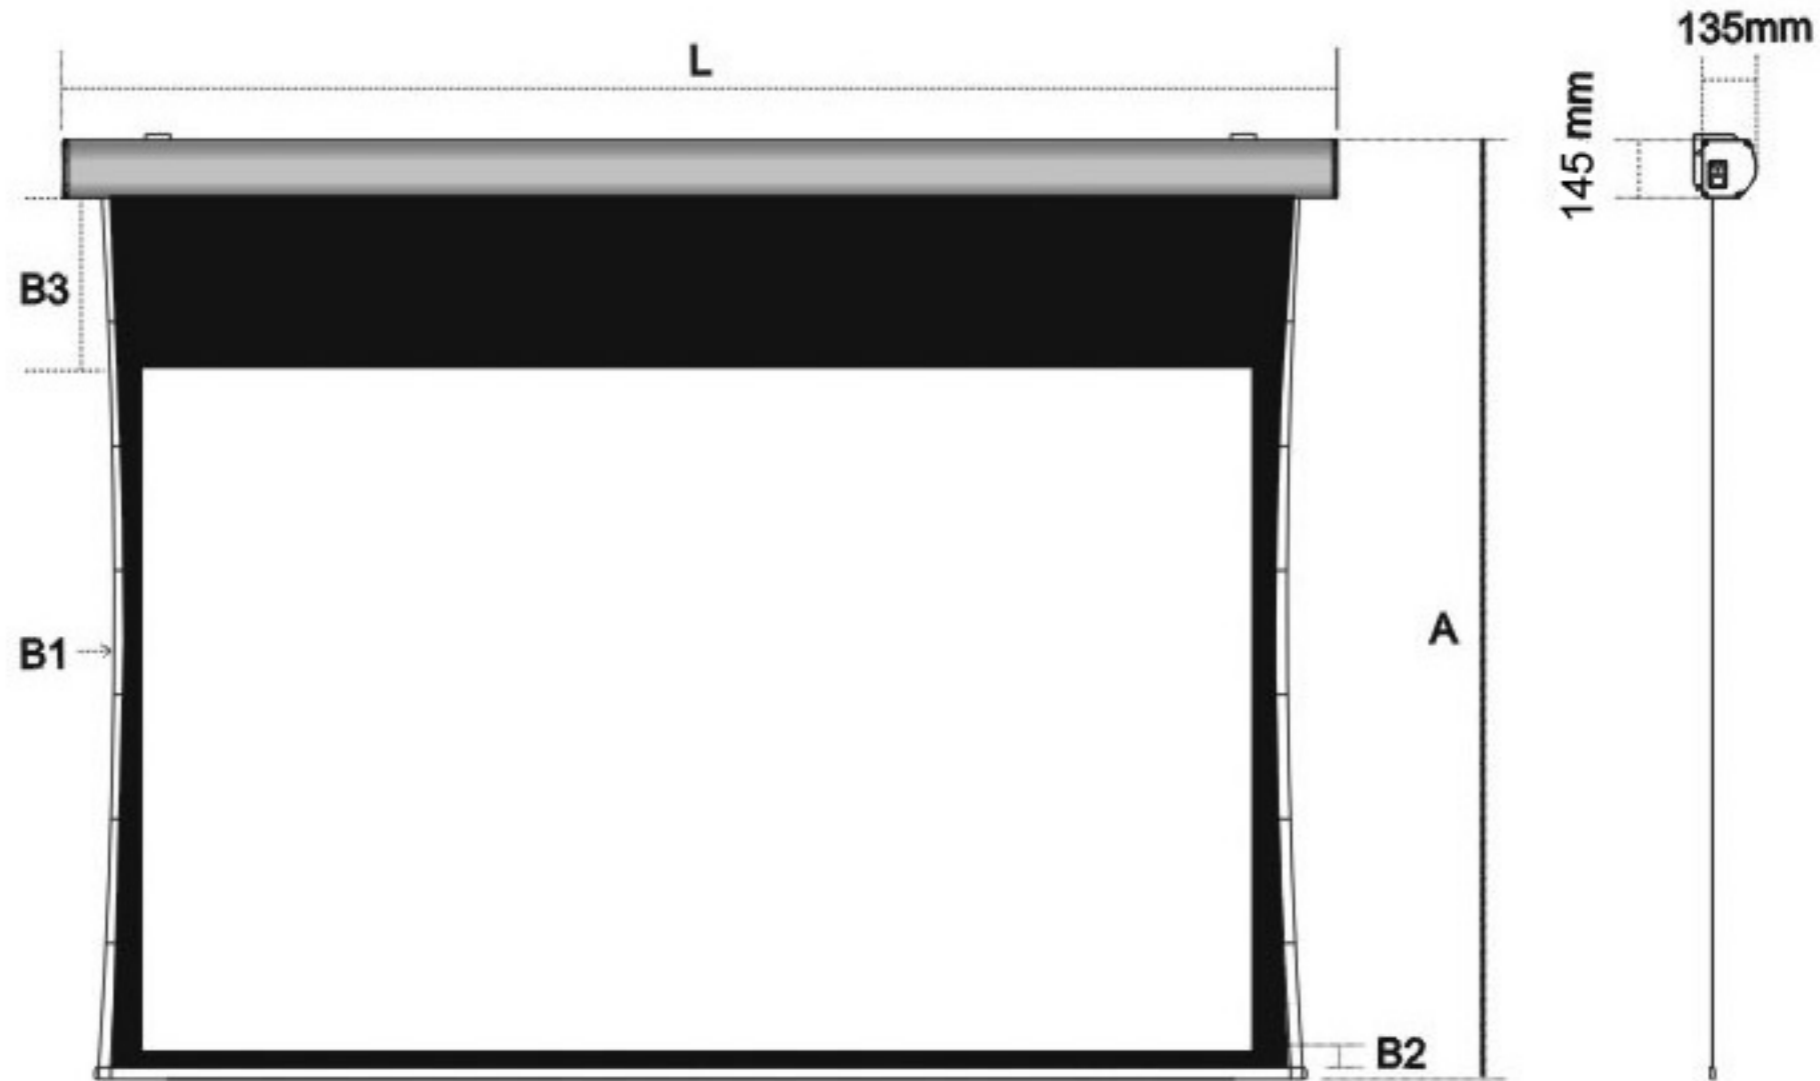

Grandview Cyber Tab Tensioned Screens

01438 311625 Unit 7 Arlington Business Park, Whittle Way Stevenage SG1 2BE

Front View

Product Specifications

Format Model	Specification (Inch)	Viewing Area WxH (mm)	L (mm)	A (mm)	B1 (mm)	B2 (mm)	B3 (mm)	Package LxHxW (mm)	Net/Gross Weight (kg)	PS WM5	PS GM5
LF-MI77	77	1705x958	2195	1591	100	50	400	2595x215x215	16.5/21.8	✓	✓
LF-MI92	92	2037x1145	2530	1778	100	50	400	2920x215x215	19.7/25.0	✓	✓
LF-MI106	106	2346x1320	2834	1953	100	50	400	3234x215x215	21.8/27.3	✓	✓
LF-MI120	120	2656x1494	3150	2127	100	50	400	3544x215x215	24.5/30.2	✓	✓

Note:

1. Due to product updates, sizes and specifications are subject to change at any time. The tolerance for L is approximately $\pm 5\text{mm}$ (3/16 inches).