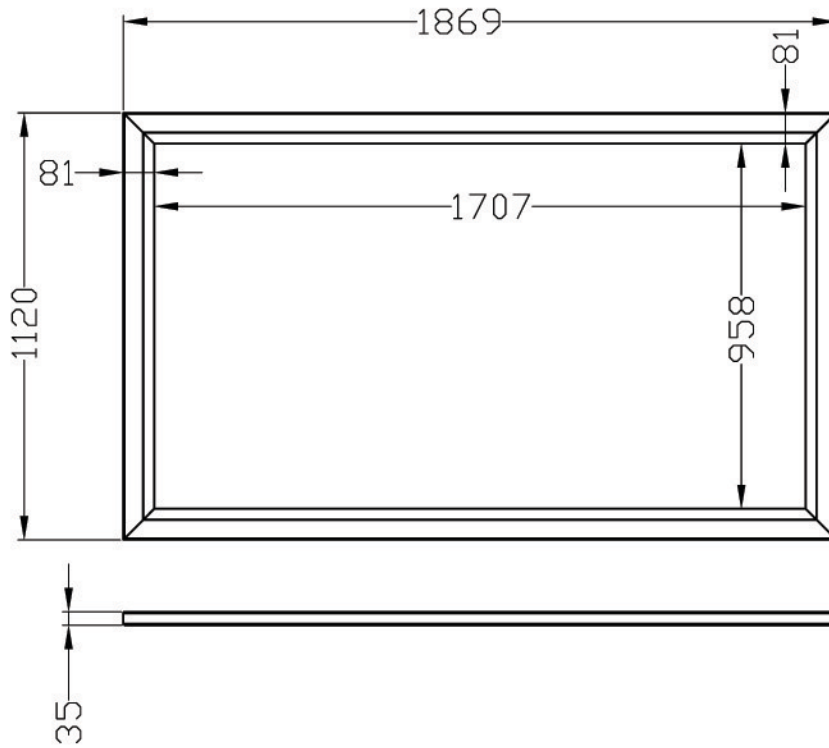

CYBER SERIES

6ft Fixed Frame Screen Dimensions

Into AV Distribution - 01438 311625 - E: Info@cyberscreens.co.uk